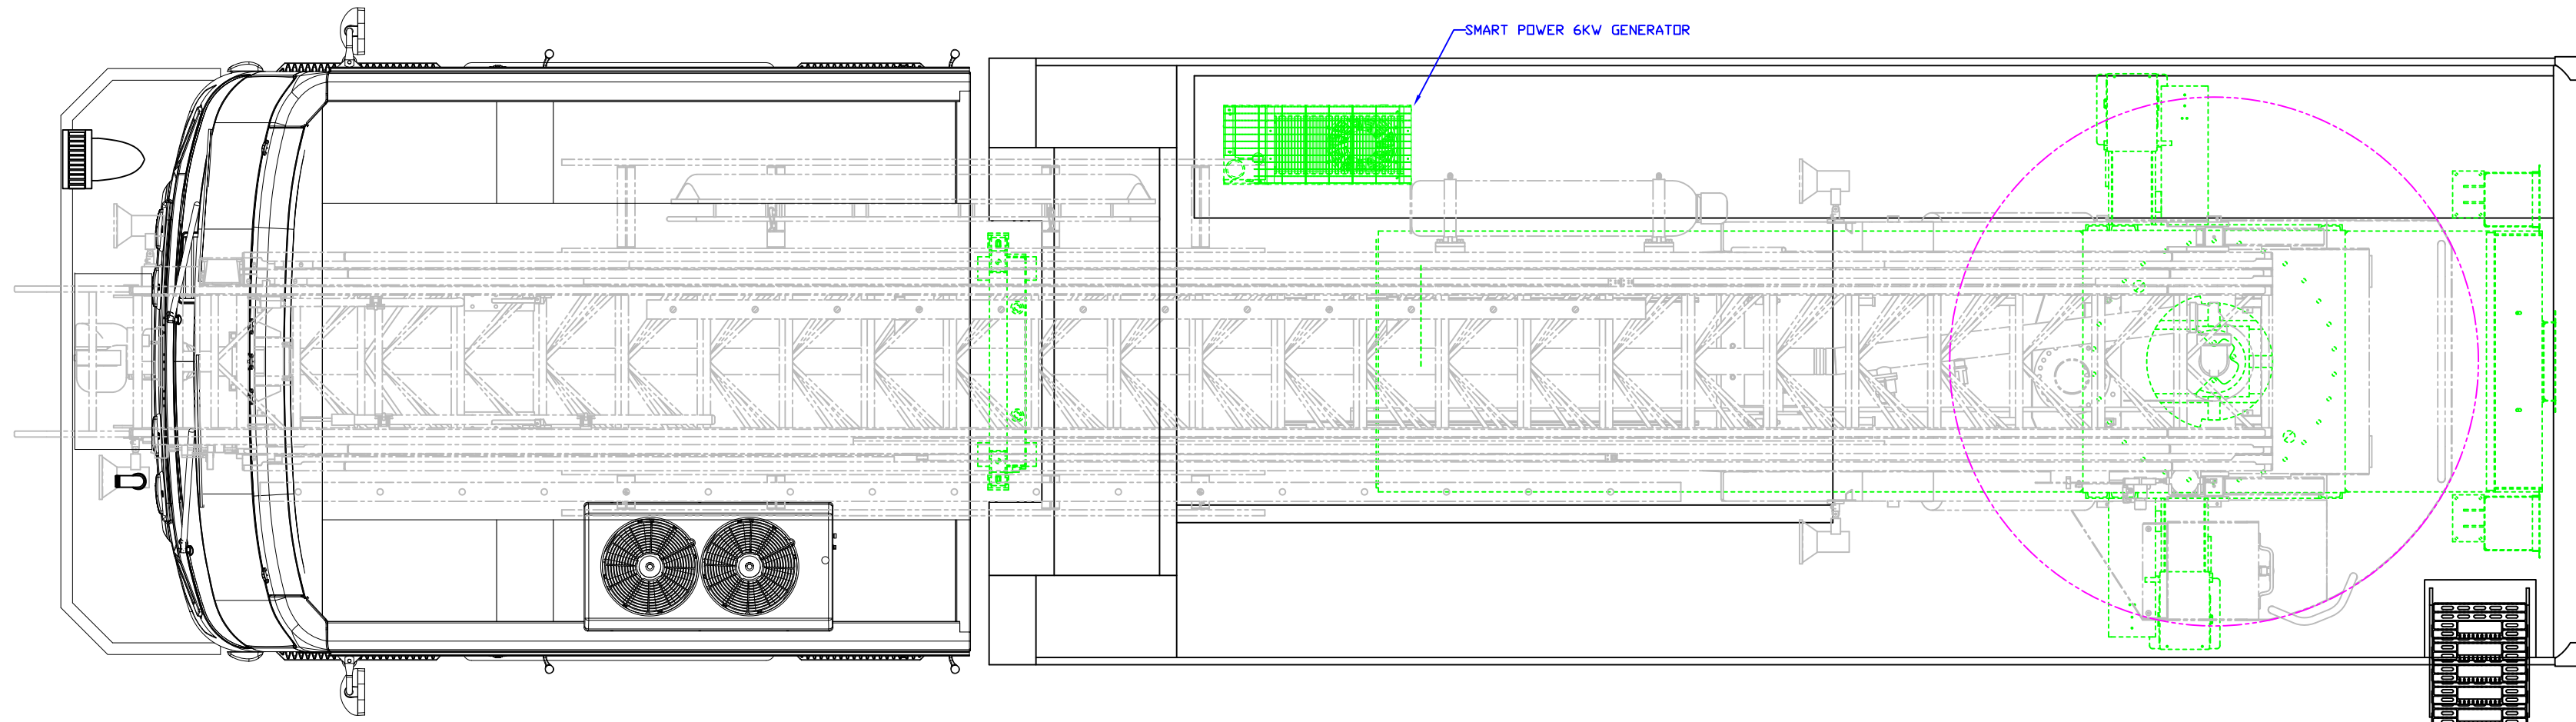

- NOTES:
1. OVERALL HEIGHT IS IN LOADED CONDITION. UNLOADED HEIGHTS MAY BE 4" ABOVE HEIGHTS SHOWN.
 2. DO NOT SCALE DRAWING.
 3. ALL DIMENSIONS ARE APPROXIMATE AND SUBJECT TO ENGINEERING CHANGES.
 4. DRAWING MAY OR MAY NOT SHOW ALL ITEMS AS DESCRIBED IN THE WRITTEN DETAIL SPECIFICATIONS.
 5. INCLUSION OF AN ITEM ON THE DRAWING DOES NOT CONSTITUTE INCLUSION OF THAT ITEM WITH THE FINAL DELIVERED UNIT.

APPROVED BY:

CHASSIS:	ROSENBAUER COMMANDER
PUMP:	ROSENBAUER 1500 GPM
TANK:	POLY/480/20 FOAM
PANEL MATL:	BLACK THERMO
COMP INTERIOR:	SWIRL FINISH
MAXIMUM HEIGHT	NONE
MAXIMUM LENGTH	NONE
BODY WIDTH	101"

REVISED: - DATE: -
DRAWN: TEK DATE: 7-8-15