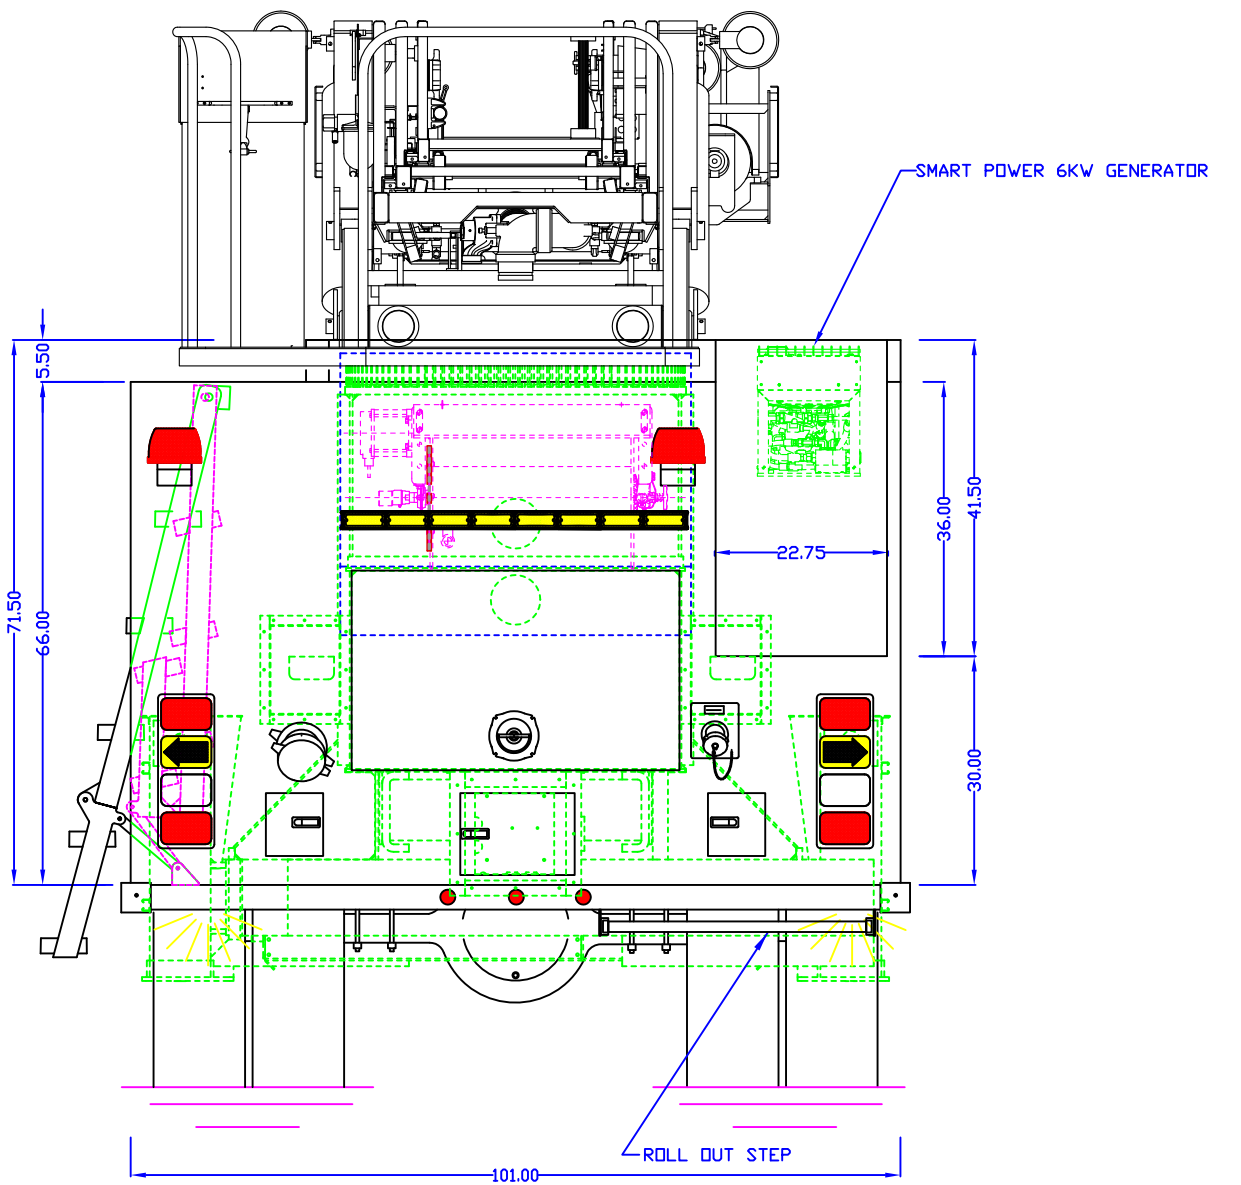

- NOTES:
1. OVERALL HEIGHT IS IN LOADED CONDITION. UNLOADED HEIGHTS MAY BE 4" ABOVE HEIGHTS SHOWN.
 2. DO NOT SCALE DRAWING.
 3. ALL DIMENSIONS ARE APPROXIMATE AND SUBJECT TO ENGINEERING CHANGES.
 4. DRAWING MAY OR MAY NOT SHOW ALL ITEMS AS DESCRIBED IN THE WRITTEN DETAIL SPECIFICATIONS.
 5. INCLUSION OF AN ITEM ON THE DRAWING DOES NOT CONSTITUTE INCLUSION OF THAT ITEM WITH THE FINAL DELIVERED UNIT.

APPROVED BY:

CHASSIS:	ROSENBAUER COMMANDER
PUMP:	ROSENBAUER 1500 GPM
TANK:	POLY/480/20 FOAM
PANEL MATL:	BLACK THERMO
COMP INTERIOR:	SWIRL FINISH
MAXIMUM HEIGHT	NONE
MAXIMUM LENGTH	NONE
BODY WIDTH	101"

REVISED: - DATE: -
DRAWN: TEK DATE: 7-8-15

DACO FIRE MP3 78' VIPER

ROSENBAUER FX 1/8"
DRAWING NUMBER: DACO FIRE- MP3- 78 VIPER
REV: -