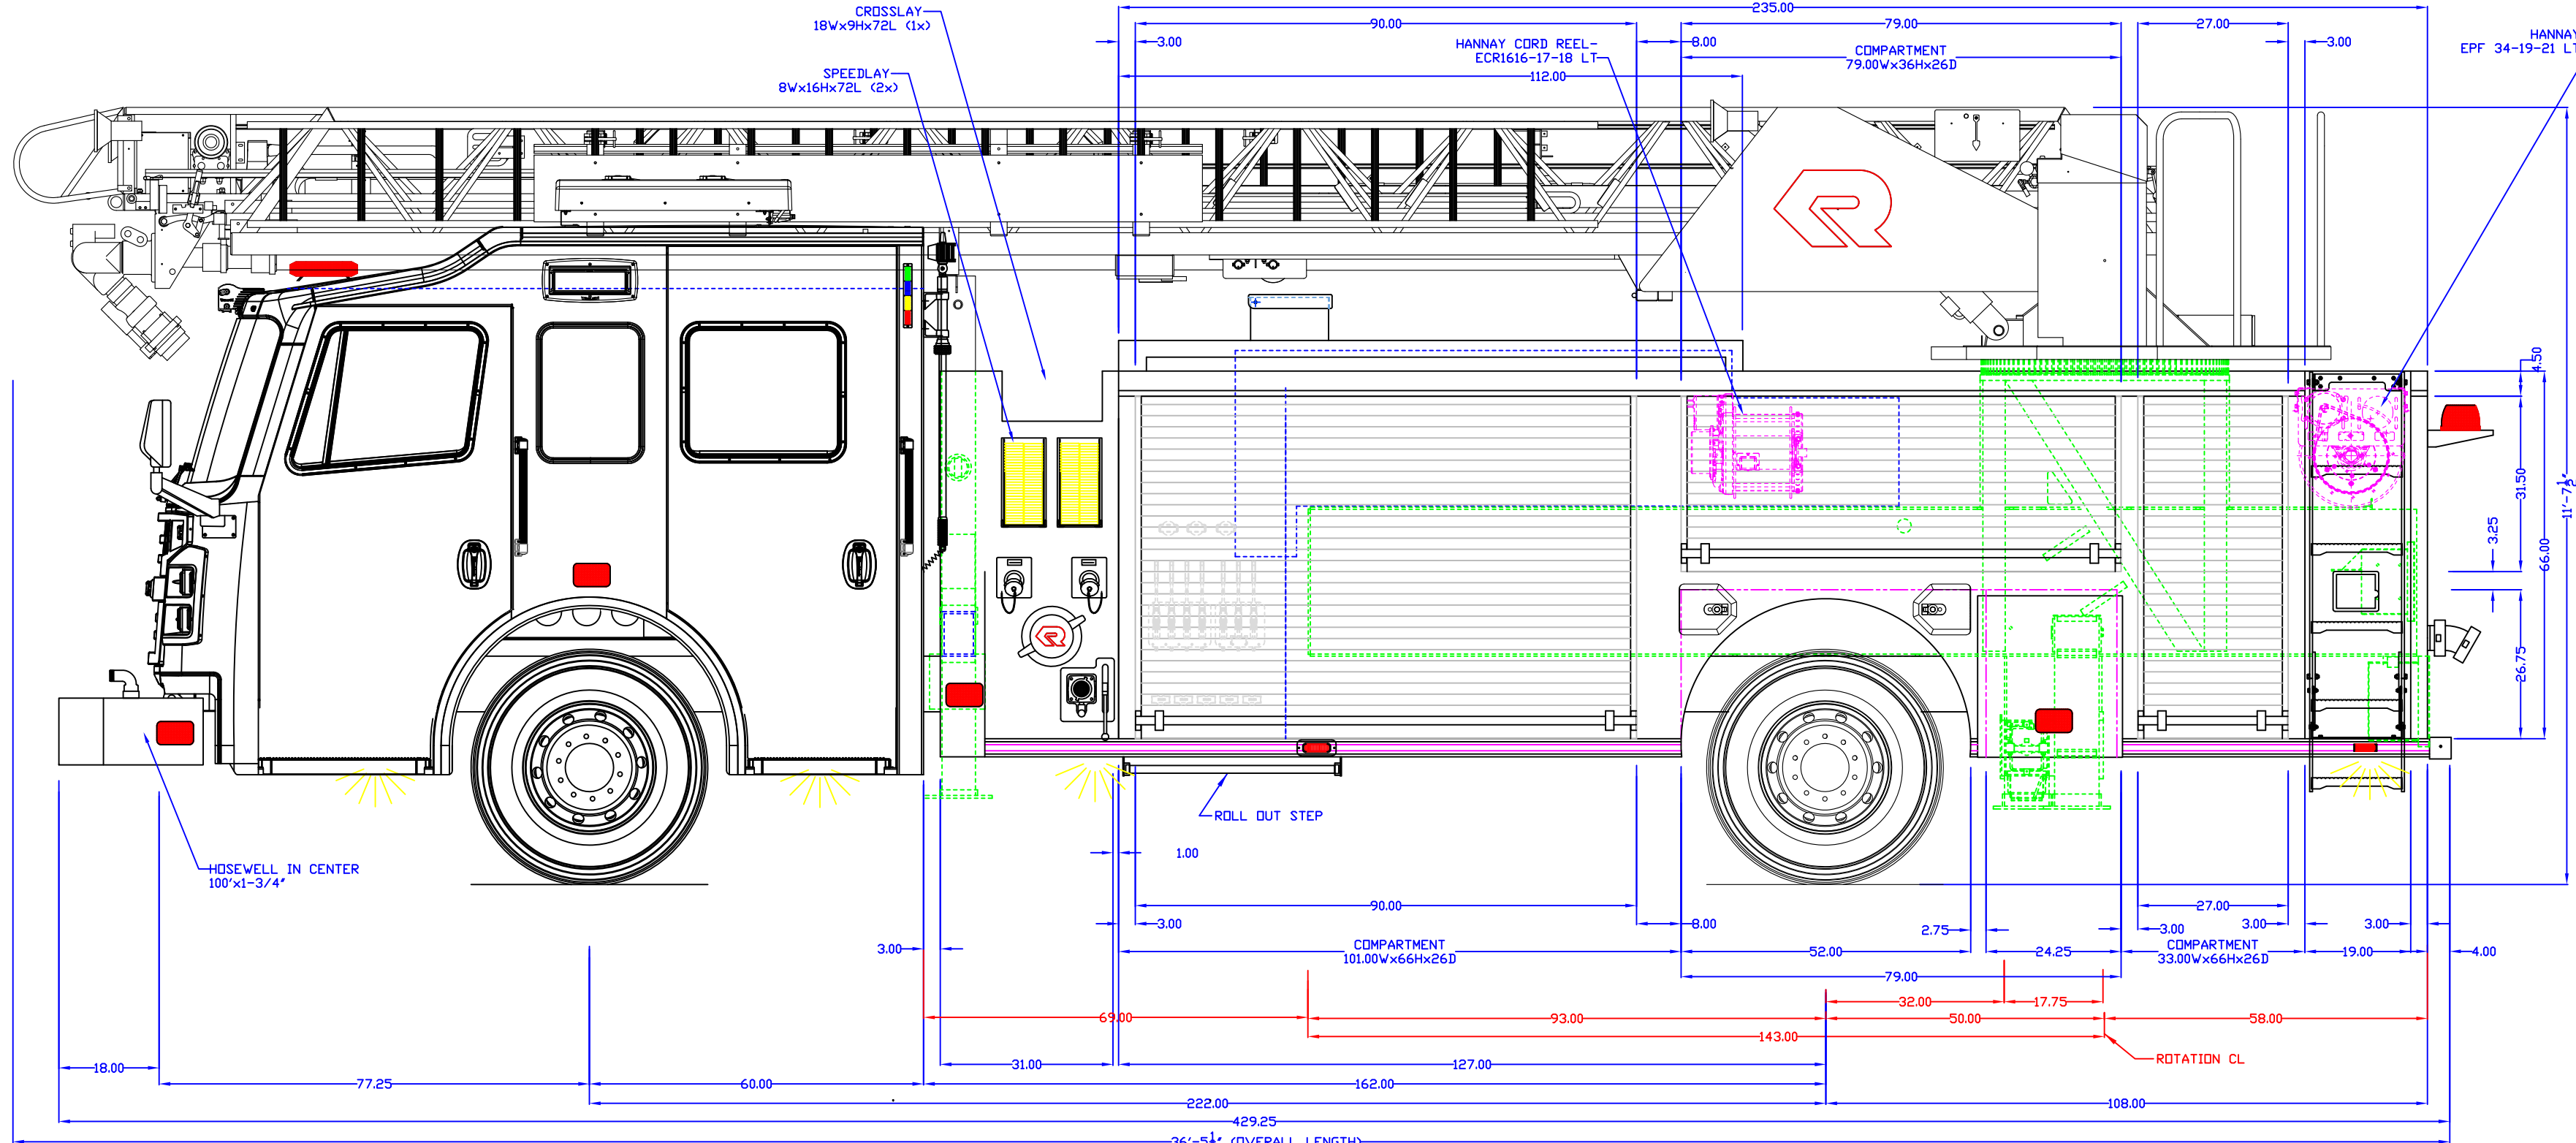

- NOTES:
1. OVERALL HEIGHT IS IN LOADED CONDITION. UNLOADED HEIGHTS MAY BE 4" ABOVE HEIGHTS SHOWN.
 2. DO NOT SCALE DRAWING.
 3. ALL DIMENSIONS ARE APPROXIMATE AND SUBJECT TO ENGINEERING CHANGES.
 4. DRAWING MAY OR MAY NOT SHOW ALL ITEMS AS DESCRIBED IN THE WRITTEN DETAIL SPECIFICATIONS.
 5. INCLUSION OF AN ITEM ON THE DRAWING DOES NOT CONSTITUTE INCLUSION OF THAT ITEM WITH THE FINAL DELIVERED UNIT.

APPROVED BY:

CHASSIS:	ROSENBAUER COMMANDER
PUMP:	ROSENBAUER 1500 GPM
TANK:	POLY/480/20 FOAM
PANEL MATL:	BLACK THERMO
COMP INTERIOR:	SWIRL FINISH
MAXIMUM HEIGHT	NONE
MAXIMUM LENGTH	NONE
BODY WIDTH	101"

REVISED: - DATE: -
DRAWN: TEK DATE: 7-8-15

DACO FIRE MP3 78' VIPER

ROSENBAUER FX 1/8"
DRAWING NUMBER: DACO FIRE- MP3- 78 VIPER
REV: -