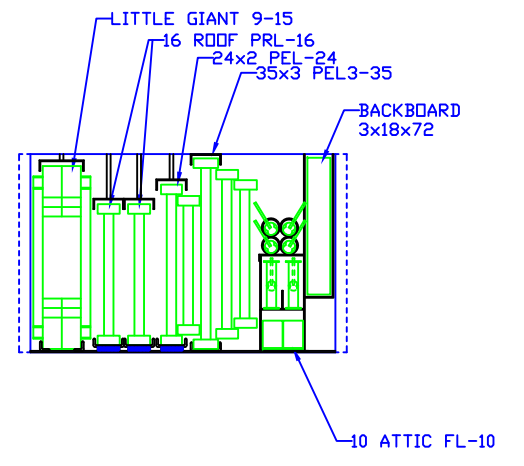

- NOTES:
1. OVERALL HEIGHT IS IN LOADED CONDITION. UNLOADED HEIGHTS MAY BE 4" ABOVE HEIGHTS SHOWN.
 2. DO NOT SCALE DRAWING.
 3. ALL DIMENSIONS ARE APPROXIMATE AND SUBJECT TO ENGINEERING CHANGES.
 4. DRAWING MAY OR MAY NOT SHOW ALL ITEMS AS DESCRIBED IN THE WRITTEN DETAIL SPECIFICATIONS.
 5. INCLUSION OF AN ITEM ON THE DRAWING DOES NOT CONSTITUTE INCLUSION OF THAT ITEM WITH THE FINAL DELIVERED UNIT.

APPROVED BY:

CHASSIS:	ROSENBAUER COMMANDER
PUMP:	ROSENBAUER 1500 GPM
TANK:	POLY/480/20 FOAM
PANEL MATL:	BLACK THERMO
COMP INTERIOR:	SWIRL FINISH
MAXIMUM HEIGHT	NONE
MAXIMUM LENGTH	NONE
BODY WIDTH	101"

REVISED: - DATE: -
DRAWN: TEK DATE: 7-8-15