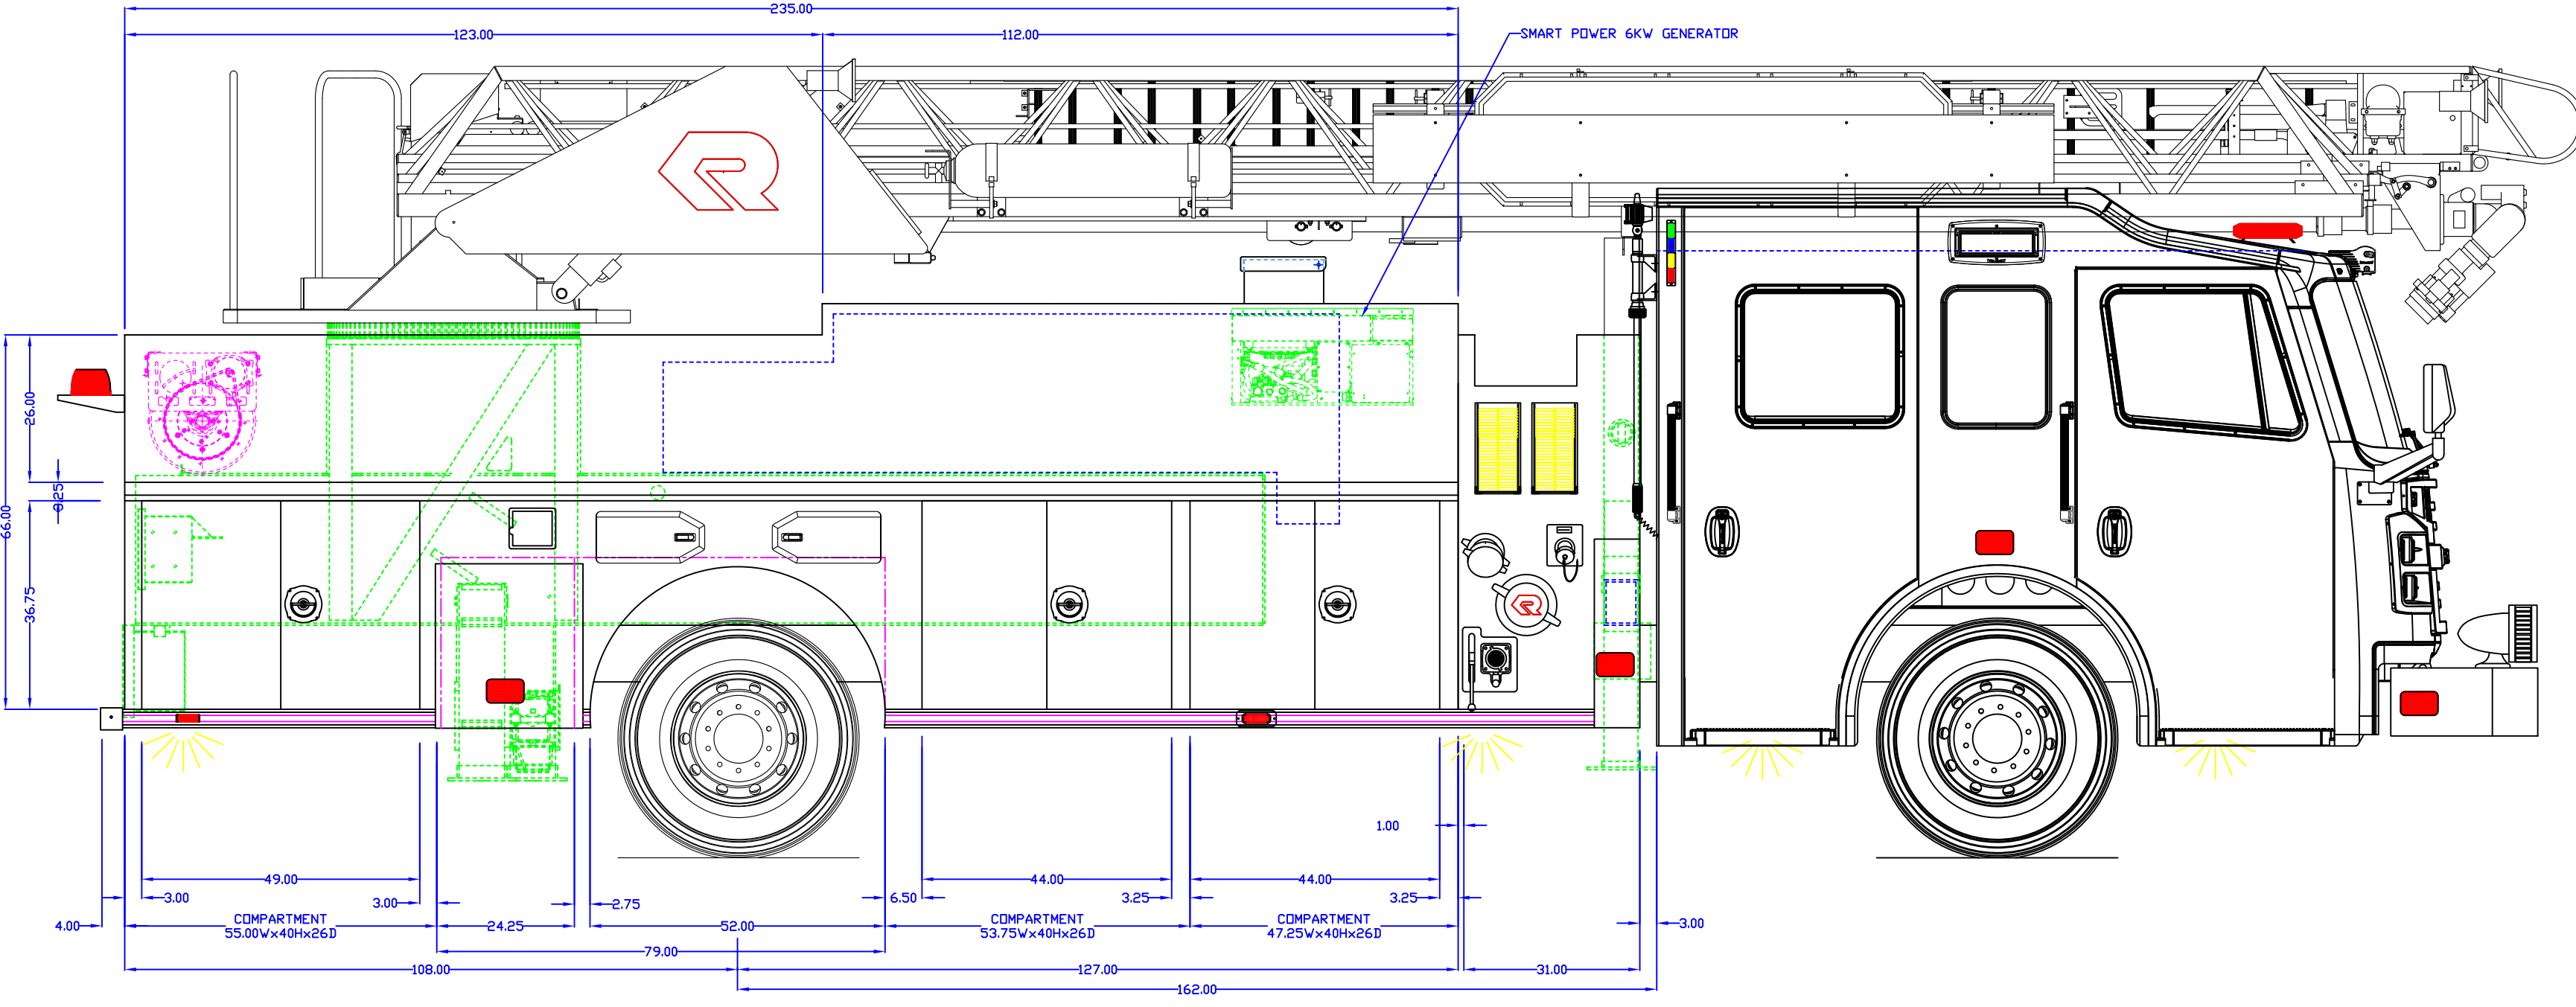

- NOTES:
1. OVERALL HEIGHT IS IN LOADED CONDITION. UNLOADED HEIGHTS MAY BE 4" ABOVE HEIGHTS SHOWN.
 2. DO NOT SCALE DRAWING.
 3. ALL DIMENSIONS ARE APPROXIMATE AND SUBJECT TO ENGINEERING CHANGES.
 4. DRAWING MAY OR MAY NOT SHOW ALL ITEMS AS DESCRIBED IN THE WRITTEN DETAIL SPECIFICATIONS.
 5. INCLUSION OF AN ITEM ON THE DRAWING DOES NOT CONSTITUTE INCLUSION OF THAT ITEM WITH THE FINAL DELIVERED UNIT.

APPROVED BY:

CHASSIS:	ROSENBAUER COMMANDER
PUMP:	ROSENBAUER 1500 GPM
TANK:	POLY/480/20 FOAM
PANEL MATL:	BLACK THERMO
COMP INTERIOR:	SWIRL FINISH
MAXIMUM HEIGHT	NONE
MAXIMUM LENGTH	NONE
BODY WIDTH	101"

REVISED: - DATE: -
DRAWN: TEK DATE: 7-8-15

DACO FIRE MP3 78' VIPER

ROSENBAUER FX 1/8"
DRAWING NUMBER: DACO FIRE- MP3- 78 VIPER
REV: -