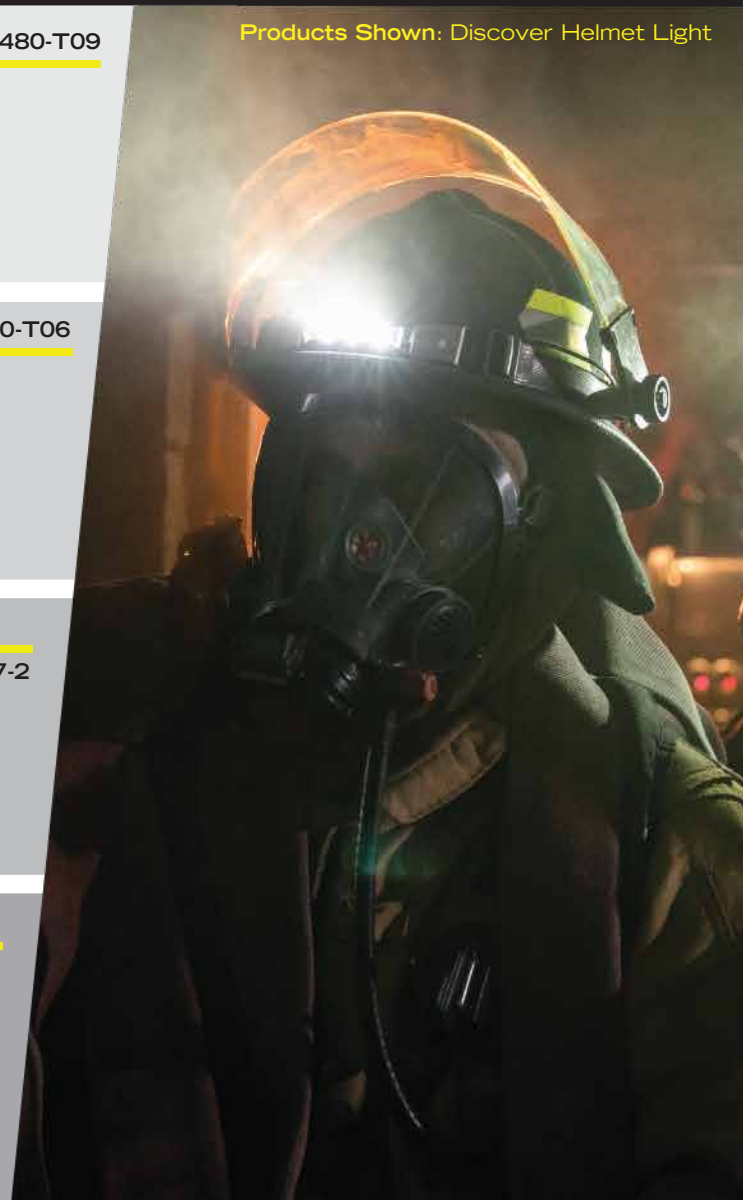

SCOUT CLIP LIGHT

P/N 301-004

True to Life™ LED Technology
65 lumens | 4 modes
White & Red LEDs for night vision
(3) AA batteries | 12 - 50 hours

- Waterproof
- Impact resistant

AVAILABLE THROUGH:

Products Shown: Discover Helmet Light