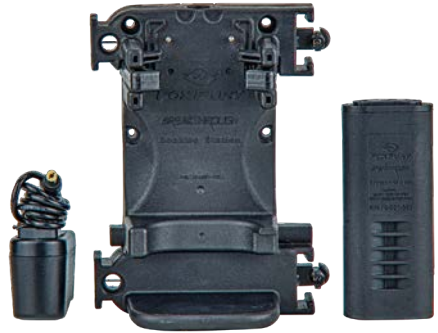

BT RECHARGEABLE KIT

FEATURES

- ❖ Compatible with BT2+ and BTS
- ❖ Includes docking station, rechargeable battery pack, and charger
- ❖ Connect multiple units by snapping them together
- ❖ Charge time: 2.5 hours