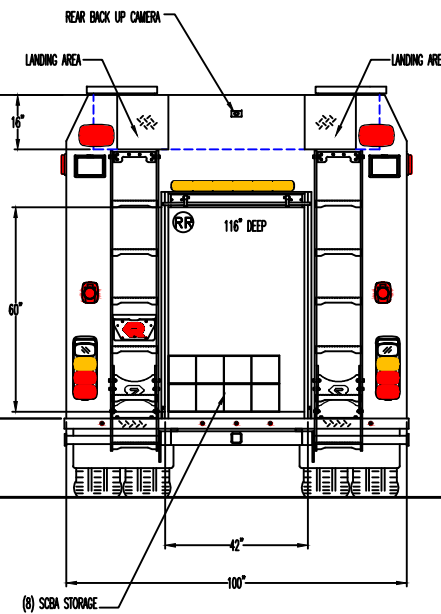

17.5" BODY DROP

PANTEX, TX
(RESCUE)

1. NOTES:
1. OVERALL HEIGHT IS IN LOADED CONDITION. UNLOADED HEIGHTS MAY BE 4" ABOVE HEIGHTS SHOWN.
  2. DO NOT SCALE DRAWING.
  3. ALL DIMENSIONS ARE APPROXIMATE AND SUBJECT TO ENGINEERING CHANGES.
  4. DRAWING MAY OR MAY NOT SHOW ALL ITEMS AS DESCRIBED IN THE WRITTEN DETAIL SPECIFICATIONS.
  5. INCLUSION OF AN ITEM ON THE DRAWING DOES NOT CONSTITUTE INCLUSION OF THAT ITEM WITH THE FINAL DELIVERED UNIT.

REVISED: CRL DATE: 08-28-2019 (R-04)
REVISED: ARS DATE: 07-19-2018 (R-03)
REVISED: CRL DATE: 03-27-2018 (R-02)
DRAWN: CRL DATE: 03-26-2018 (P6886-02)

APPROVED BY:

CHASSIS: ROSENBAUER AVENGER R7011

PUMP: N/A

TANK: N/A

TYPE: RESCUE

AERIAL: N/A

MAXIMUM HEIGHT

NONE

MAXIMUM LENGTH

NONE

BODY WIDTH

100"

ROSENBAUER EXT

JOB NUMBER
44879

DRAWING NUMBER
P6913

REV
04