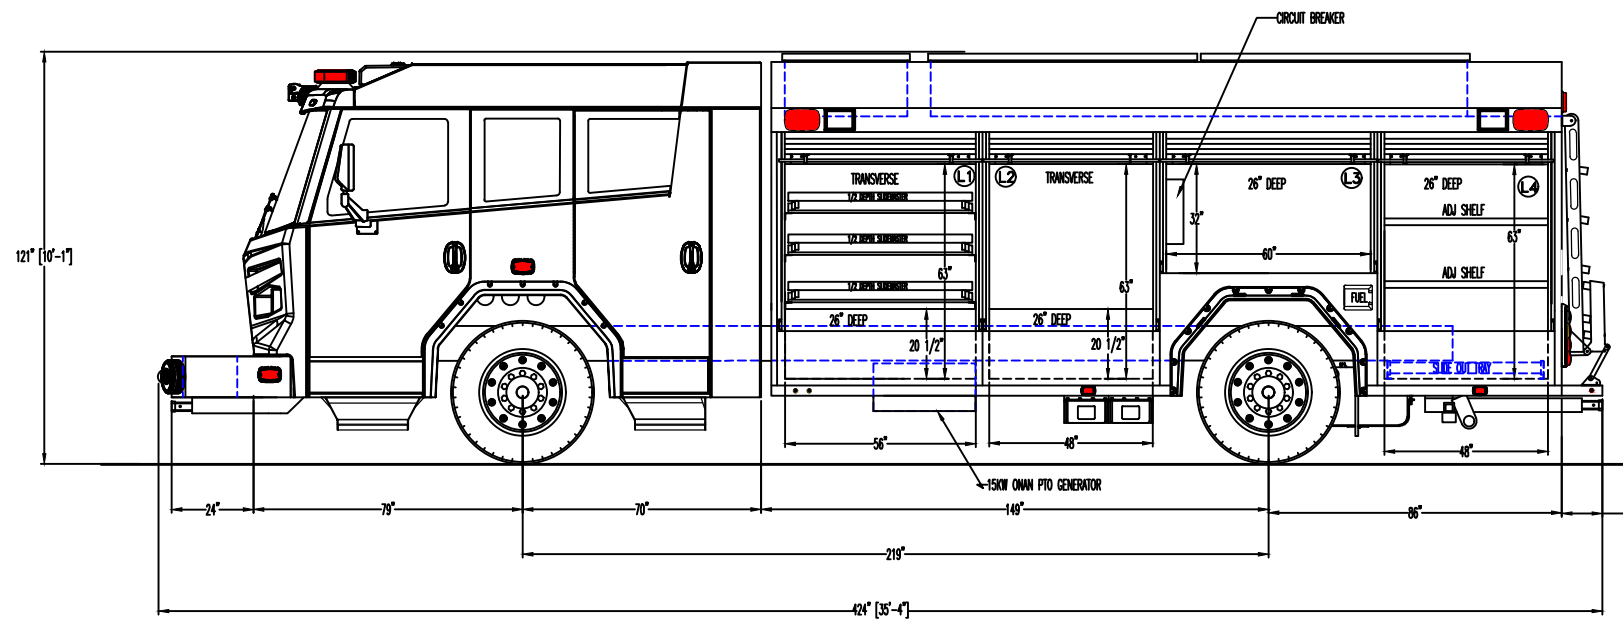

17.5" BODY DROP

PANTEX, TX
(RESCUE)

1. NOTES:
1. OVERALL HEIGHT IS IN LOADED CONDITION. UNLOADED HEIGHTS MAY BE 4" ABOVE HEIGHTS SHOWN.
  2. DO NOT SCALE DRAWING.
  3. ALL DIMENSIONS ARE APPROXIMATE AND SUBJECT TO ENGINEERING CHANGES.
  4. DRAWING MAY OR MAY NOT SHOW ALL ITEMS AS DESCRIBED IN THE WRITTEN DETAIL SPECIFICATIONS.
  5. INCLUSION OF AN ITEM ON THE DRAWING DOES NOT CONSTITUTE INCLUSION OF THAT ITEM WITH THE FINAL DELIVERED UNIT.

REVISED: CRL DATE: 08-28-2019 (R-04)
REVISED: ARS DATE: 07-19-2018 (R-03)
REVISED: CRL DATE: 03-27-2018 (R-02)
DRAWN: CRL DATE: 03-26-2018 (P6886-02)

APPROVED BY:

CHASSIS: ROSENBAUER AVENGER R7011

PUMP: N/A

TANK: N/A

TYPE: RESCUE

AERIAL: N/A

MAXIMUM HEIGHT

NONE

MAXIMUM LENGTH

NONE

BODY WIDTH

100"

ROSENBAUER EXT

JOB NUMBER
44879

DRAWING NUMBER
P6913

REV
04