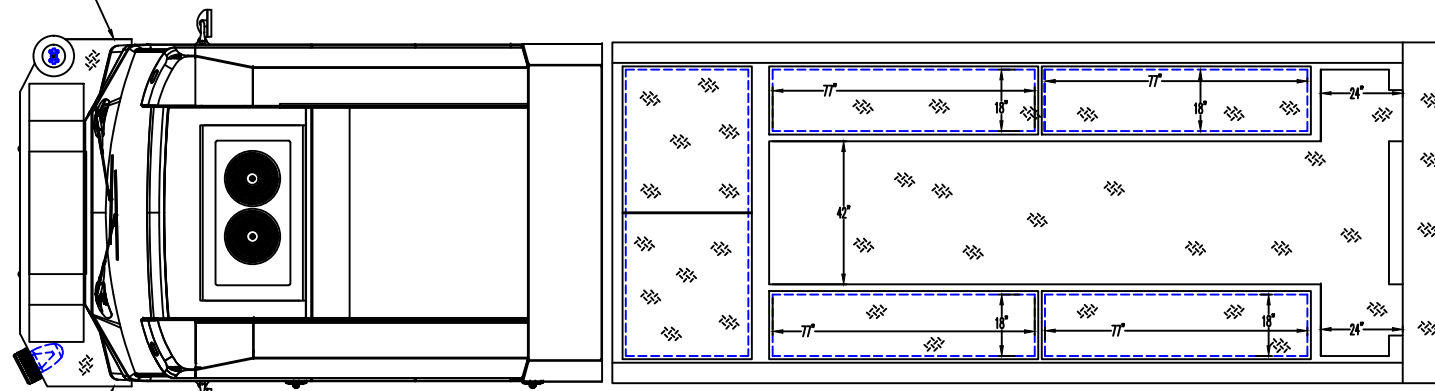

17.5" BODY DROP

PANTEX, TX
(RESCUE)

1. NOTES:
1. OVERALL HEIGHT IS IN LOADED CONDITION. UNLOADED HEIGHTS MAY BE 4" ABOVE HEIGHTS SHOWN.
  2. DO NOT SCALE DRAWING.
  3. ALL DIMENSIONS ARE APPROXIMATE AND SUBJECT TO ENGINEERING CHANGES.
  4. DRAWING MAY OR MAY NOT SHOW ALL ITEMS AS DESCRIBED IN THE WRITTEN DETAIL SPECIFICATIONS.
  5. INCLUSION OF AN ITEM ON THE DRAWING DOES NOT CONSTITUTE INCLUSION OF THAT ITEM WITH THE FINAL DELIVERED UNIT.

REVISED: CRL DATE: 08-28-2019 (R-04)
REVISED: ARS DATE: 07-19-2018 (R-03)
REVISED: CRL DATE: 03-27-2018 (R-02)
DRAWN: CRL DATE: 03-26-2018 (P6886-02)

APPROVED BY:

CHASSIS: ROSENBAUER AVENGER R7011

PUMP: N/A

TANK: N/A

TYPE: RESCUE

AERIAL: N/A

MAXIMUM HEIGHT

NONE

MAXIMUM LENGTH

NONE

BODY WIDTH

100"

ROSENBAUER EXT

JOB NUMBER
44879

DRAWING NUMBER
P6913

REV
04