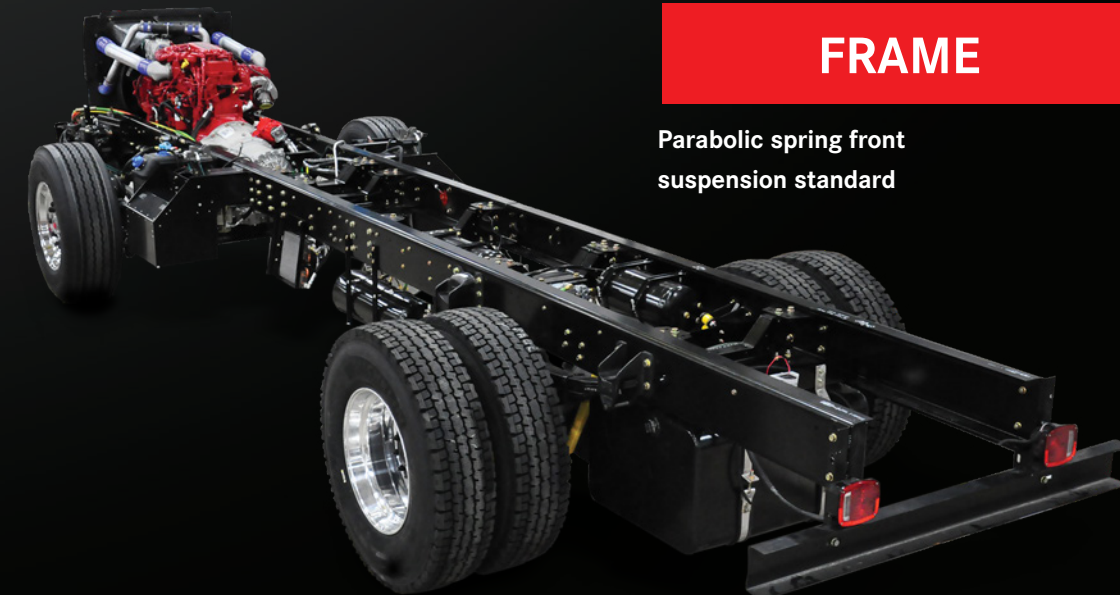

CHASSIS FRAME

Corrosion Resistance Coating Options

Powder Coated Rail and Cross-Members Standard