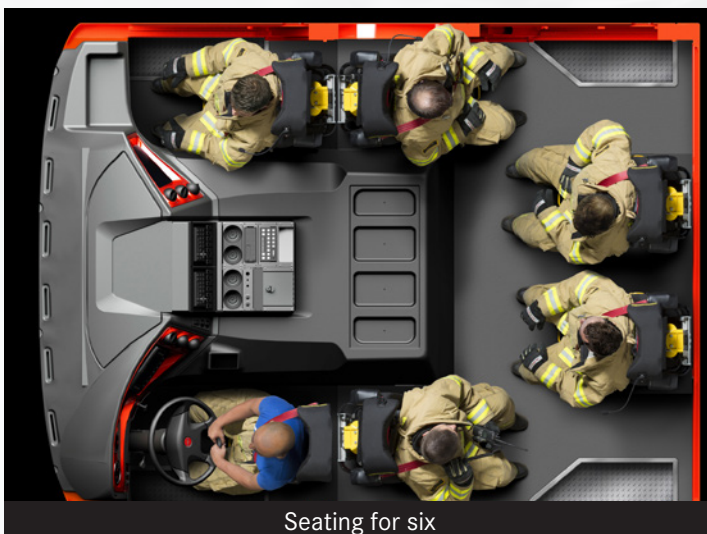

RAPID RESPONSE™

QUICK DELIVERY APPARATUS SERIES

All New Series Well Equipped Base Unit!

- 1500 GPM Rated Pump
- Stainless Steel Plumbing
- Heavy Duty Aluminum Body
- 1000 Gallon Water Tank
- Foam Manifold
- 450 Hp Cummins L9
- Full Feature Lightbar 72"
- M Series LED Warning Lights
- Seating for four

*Wide variety of options to
customize to your needs.*

- Foam System Options
- Full Depth/Full Height Compartments
- 750 -1000 Poly Water Tank Options
- Lettering/Striping Options

Contact your Rosenbauer dealer for more information on all available features.

COMMANDER™

WORLD CLASS CUSTOM FIRE CHASSIS

DURABLE CONSTRUCTION

- Heavy Duty 3/16 Aluminum Plate
- Heavy Duty Aluminum Extrusion Framing
- Stamped Corners and Front Fascia
- Surpassed NFPA Standardized Side, Front & Roof Testing
- Industry Leading Floor Space for Driver & Officer