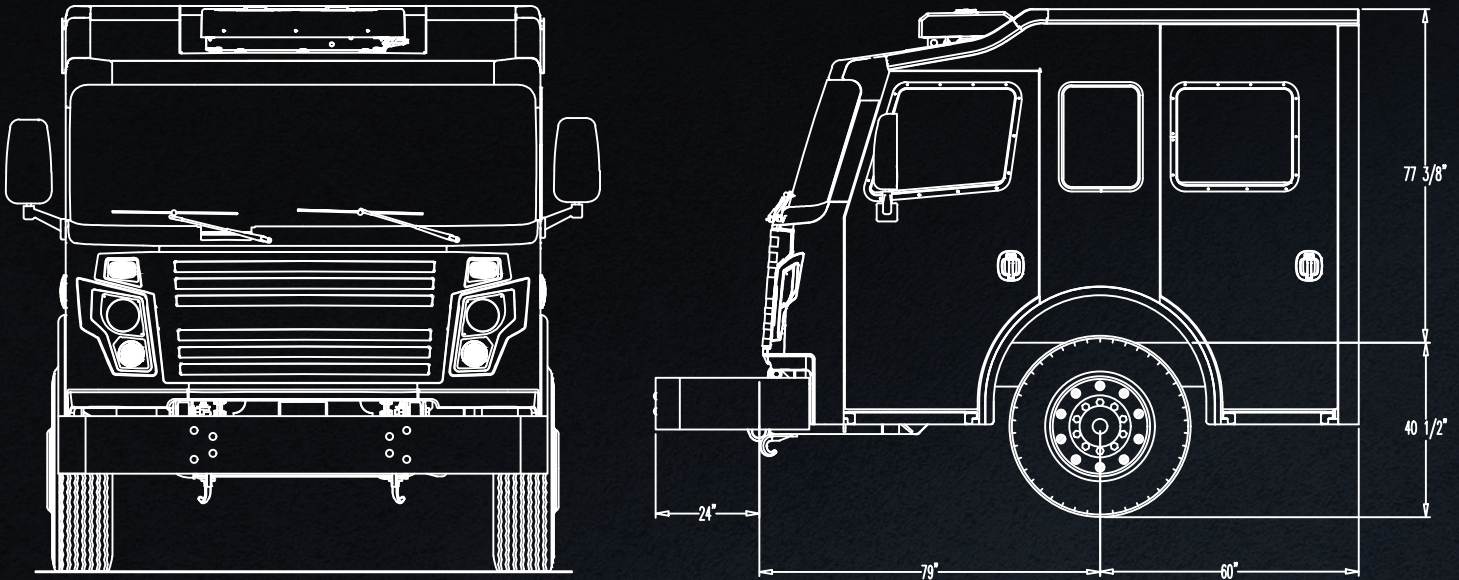

GENERAL™

WORLD CLASS CUSTOM FIRE CHASSIS

WWW.ROSENBAUERAMERICA.COM

THE GENERAL FEATURES & BENEFITS

The General, Rosenbauer's newest addition to its world class custom fire chassis lineup, is designed to offer customers a custom alternative to a commercial chassis. With pre-selected content from our current custom chassis offerings, price conscious customers now have access to a competitively priced custom chassis.

WHAT IS "THE GENERAL"

The General is an entry-level custom chassis for fire departments with tight budgets that require timely apparatus replacement. It is a pre-customized, pre-packaged chassis with pre-specified options.

- The General chassis is available as a single axle pumper and tandem axle up to 44,000 lbs for tanker applications with a Rosenbauer FX body.

WHAT ARE THE BENEFITS OF "THE GENERAL"

Single source custom chassis and body designed for the fire service, supported by your local Rosenbauer dealer.

- **Faster truck availability** with pre-packaged options vs. full content Rosenbauer custom chassis (Commander, Avenger, and Warrior) and commercial chassis options.
- High-value, **competitively price choice** with improved visibility, tighter turning radius with a cab over chassis, and hot-dipped galvanized frame rail option vs. commercial options